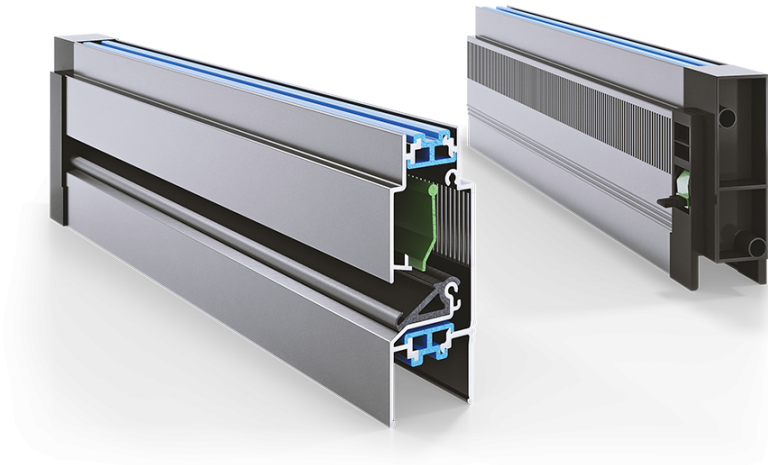

# DucoFlat 80 SR (air pressure-controlled)

✓ To be mounted on the glass or in an independent window field between the crossbars

✓ Air damper with the degree of opening regulated by means of manual levers

✓ It has a thermal insulator in the cross-section and a perforated insect screen

✓ Maximum glazing thickness: 32 mm

✓ Maximum installation height: 15 m

✓ Air flow at 10 Pa: 68.3 m<sup>3</sup>/h/m

ACCESSORIES