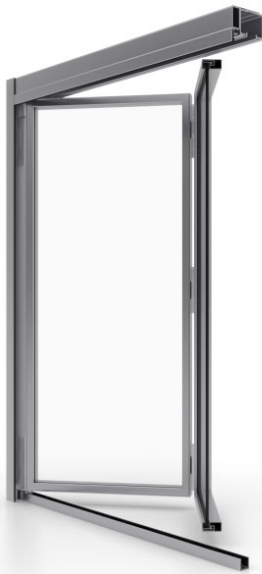

Loft Folding

- ✓ construction depth: 48 mm
- ✓ glazing: 6 or 8 mm
- ✓ rebate-free doors
- ✓ hinges with vertical adjustment
- ✓ powder coating in RAL palette colours

Loft steel folding doors impress with their aesthetics and functionality. Their ultra-thin profiles draw inspiration from loft-style design and match it perfectly. They work great in modern interiors, especially in offices, which are wonderfully illuminated thanks to them.

The Loft sliding system, designed for internal installation, is the ideal way to divide space. Its elements fold, connecting two rooms into one larger space. When they unfold, the space partitions again with ease.

Muntins are a lovely addition to the Loft steel bi-fold system. An investor can arrange them in almost any configuration or choose from one of the layouts suggested by the manufacturer.

STEEL SLIDING SYSTEM