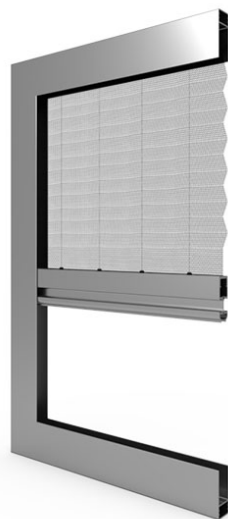

MPH Verti

- ✓ Frame: extruded aluminum profile
- ✓ maximum sash width up to 2,3 m
- ✓ coating: powder varnish in any color from the RAL palette
- ✓ mesh: pleated

The pleated mosquito net is designed for balcony and terrace doors, in which, due to the limited space, it is not possible to install sliding mosquito nets.

MOSQUITO NET

PLEATED MOSQUITO NETS