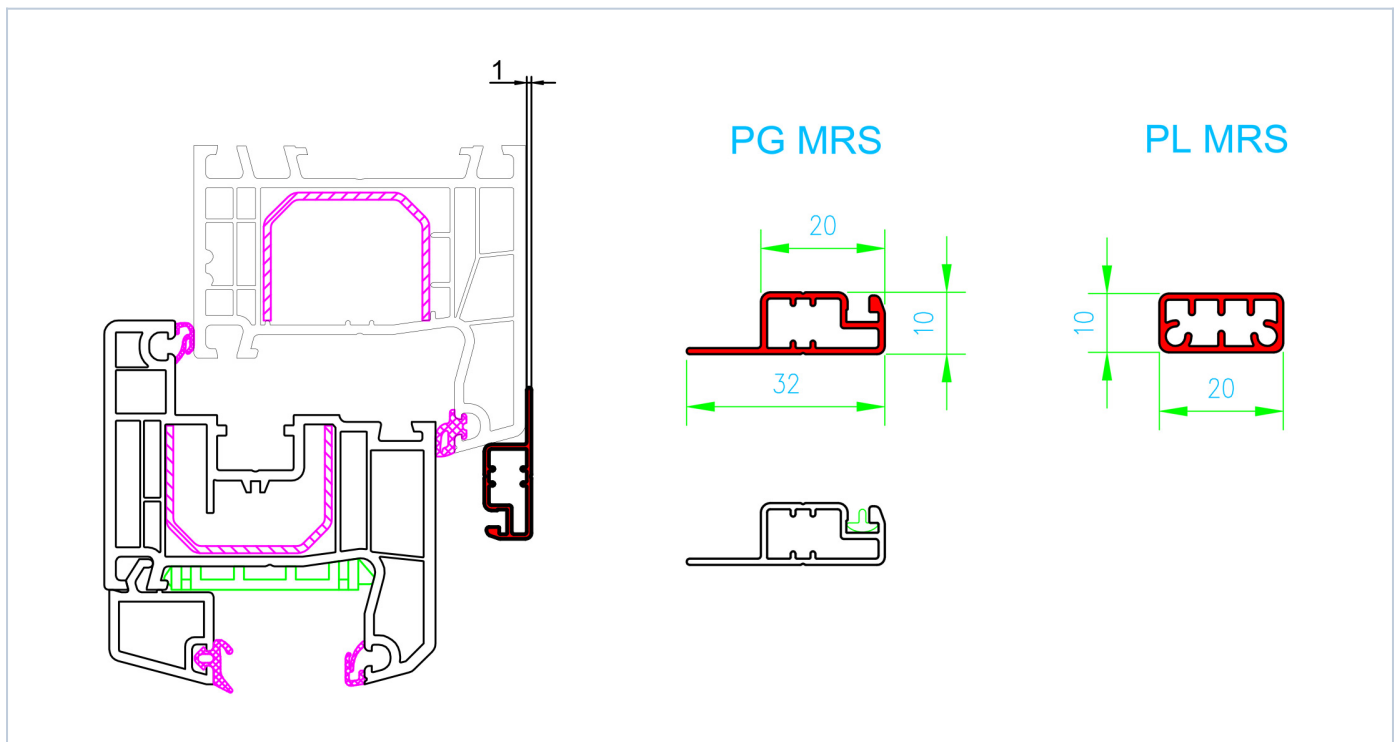

MRS

- ✓ frame: crimped aluminum profile
- ✓ coating: powder varnish in any color from the RAL palette
- ✓ coating - wood-like patterns: golden oak, walnut, mahogany
- ✓ Mesh: PVC coated fiberglass in black or gray color
- ✓ dimensions: tailored to customer needs
- ✓ assembly: external – non-invasive hooks and springs

The only mosquito net system in our offer available in a wood-like color scheme. The MRS mosquito net is designed to be installed in PVC windows.

MRS

MOSQUITO NET

ALUMINUM