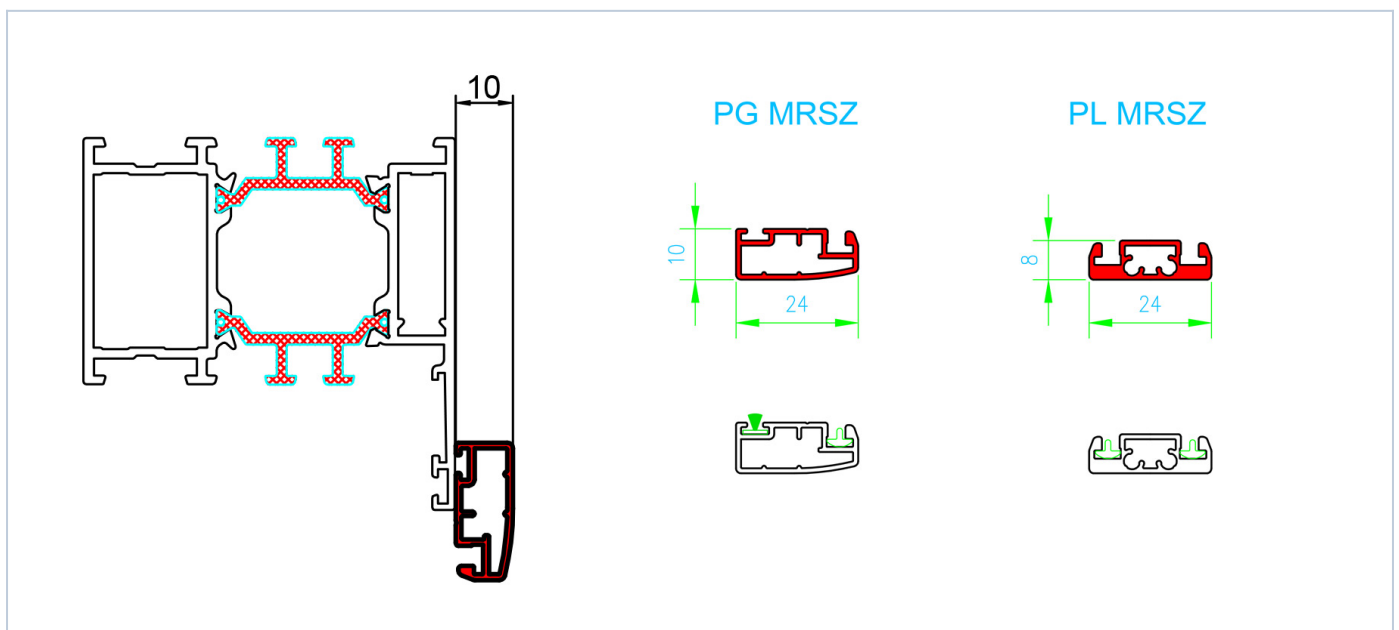

MRSZ

- ✓ Frame: extruded aluminum profile
- ✓ Coating: powder varnish in any color from the RAL palette
- ✓ Mesh: PVC coated fiberglass in black or gray color
- ✓ Stainless steel mounting brackets

The system is designed to be mounted in aluminum windows. Simple and quick installation is ensured by special mounting brackets made of stainless steel.

MOSQUITO NET

WINDOW MOSQUITO NETS