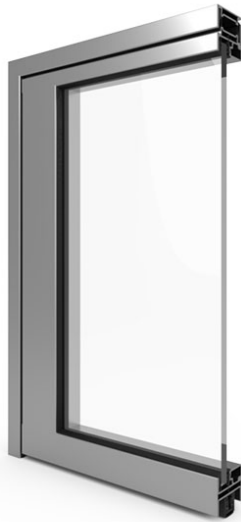

# Presto XS

- ✓ profile with a construction depth of 50 mm
- ✓ glazing with glass units up to 22 mm
- ✓ system without thermal break
- ✓ system for interior installation
- ✓ filled with glass or panel
- ✓ we lacquer in the full RAL K7 colour palette and, on request, in other colours (use powder code)

Single-chamber, thin-profile steel system without a thermal spacer. It gives a wide range of solutions, fittings and accessories and can be used for the production of doors, partition walls and shopcases.

STEEL

PRESTO XS

FORSTER

DOOR

PARTITION WALL